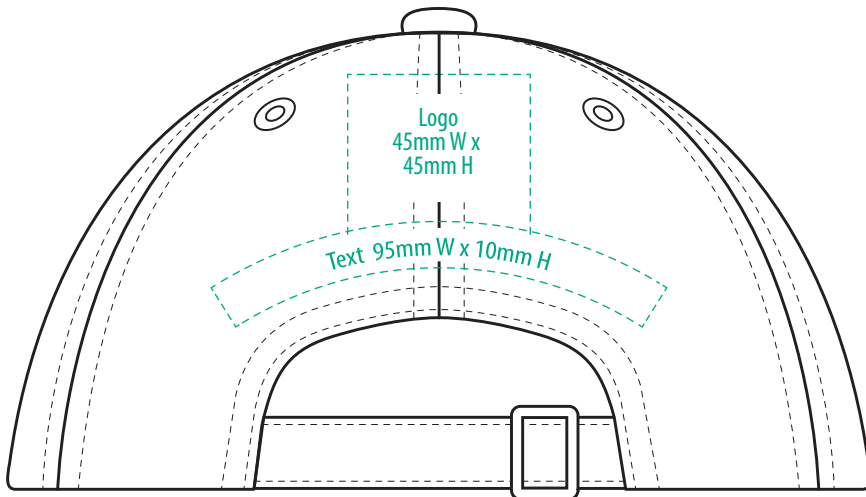

4099

-----  
COLOUR

4099

**NOTE:**  
The maximum decoration area is a guide only and is greatly dependant on the logo shape.

-----  
EMBROIDERY

4099

**NOTE:**  
The maximum decoration area is a guide only and is greatly dependant on the logo shape.

4099

**NOTE:**  
The maximum decoration area is a guide only and is greatly dependant on the logo shape.

-----  
SUPASUB / SUPAETCH / SUPAFLEX