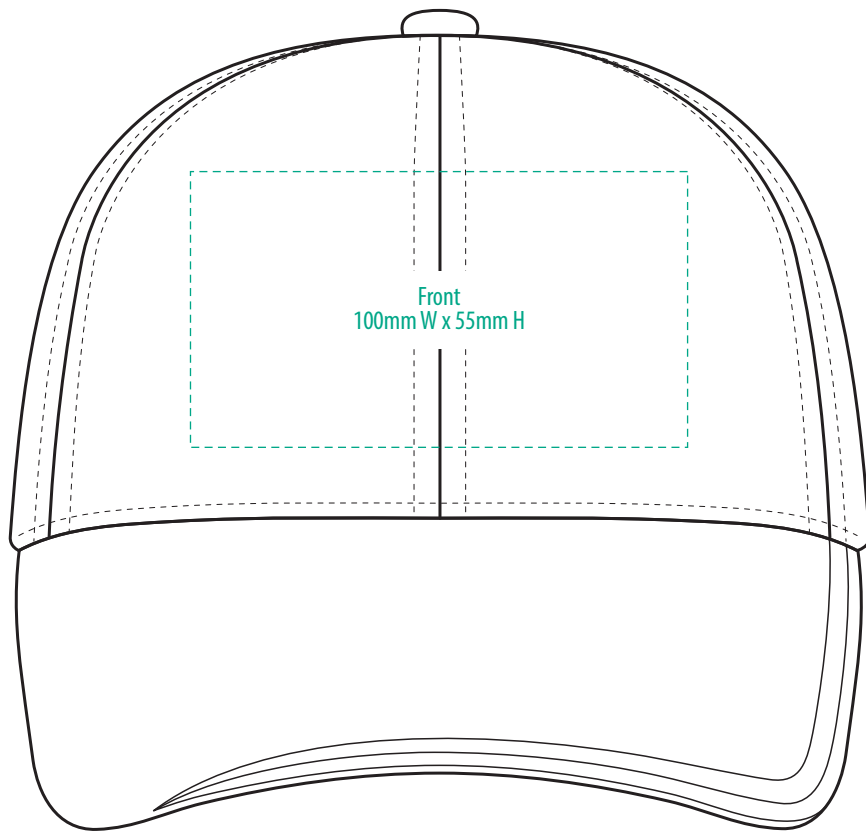

4099

-----  
COLOUR

4099

**NOTE:**  
The maximum decoration area is a guide only and is greatly dependant on the logo shape.

-----  
EMBROIDERY

4099

**NOTE:**  
The maximum decoration area is a guide only and is greatly dependant on the logo shape.

4099

**NOTE:**  
The maximum decoration area is a guide only and is greatly dependant on the logo shape.

-----  
SUPASUB / SUPAETCH / SUPAFLEX