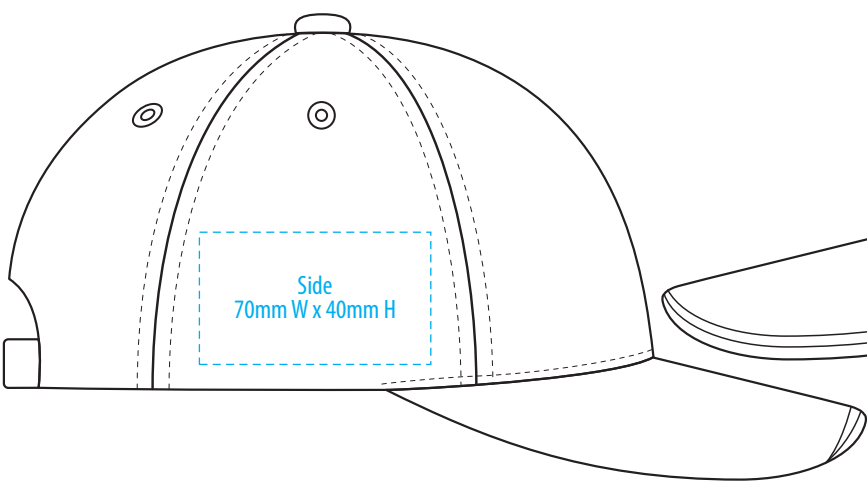

4099

-----  
COLOUR

4099

**NOTE:**  
The maximum decoration area is a guide only and is greatly dependant on the logo shape.

-----  
EMBROIDERY

4099

**NOTE:**  
The maximum decoration area is a guide only and is greatly dependant on the logo shape.

4099

**NOTE:**  
The maximum decoration area is a guide only and is greatly dependant on the logo shape.

-----  
SUPASUB / SUPAETCH / SUPAFLEX