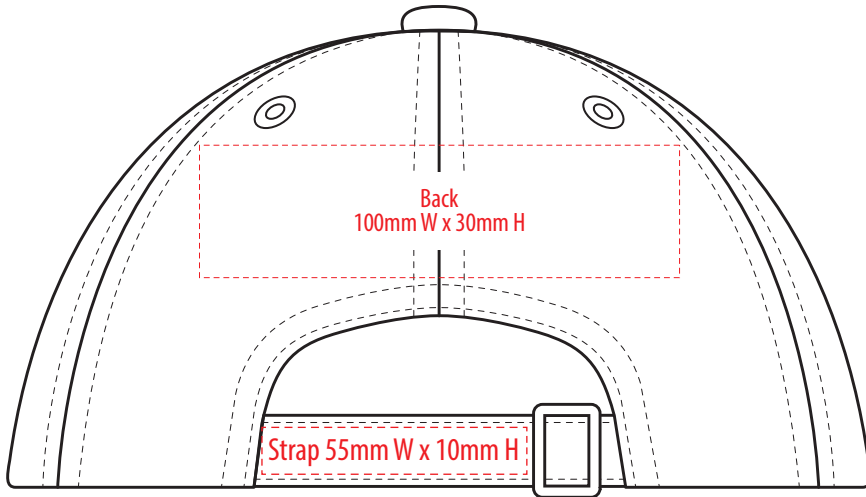

4099

-----  
COLOUR

4099

**NOTE:**  
The maximum decoration area is a guide only and is greatly dependant on the logo shape.

-----  
EMBROIDERY

4099

**NOTE:**  
The maximum decoration area is a guide only and is greatly dependant on the logo shape.

4099

**NOTE:**  
The maximum decoration area is a guide only and is greatly dependant on the logo shape.

-----  
SUPASUB / SUPAETCH / SUPAFLEX