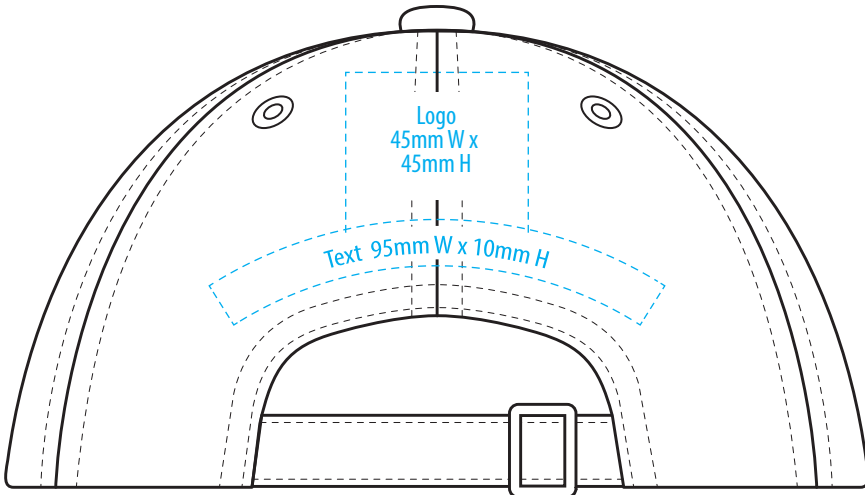

4099

-----  
COLOUR

4099

**NOTE:**  
The maximum decoration area is a guide only and is greatly dependant on the logo shape.

-----  
EMBROIDERY

4099

**NOTE:**  
The maximum decoration area is a guide only and is greatly dependant on the logo shape.

4099

**NOTE:**  
The maximum decoration area is a guide only and is greatly dependant on the logo shape.

-----  
SUPASUB / SUPAETCH / SUPAFLEX