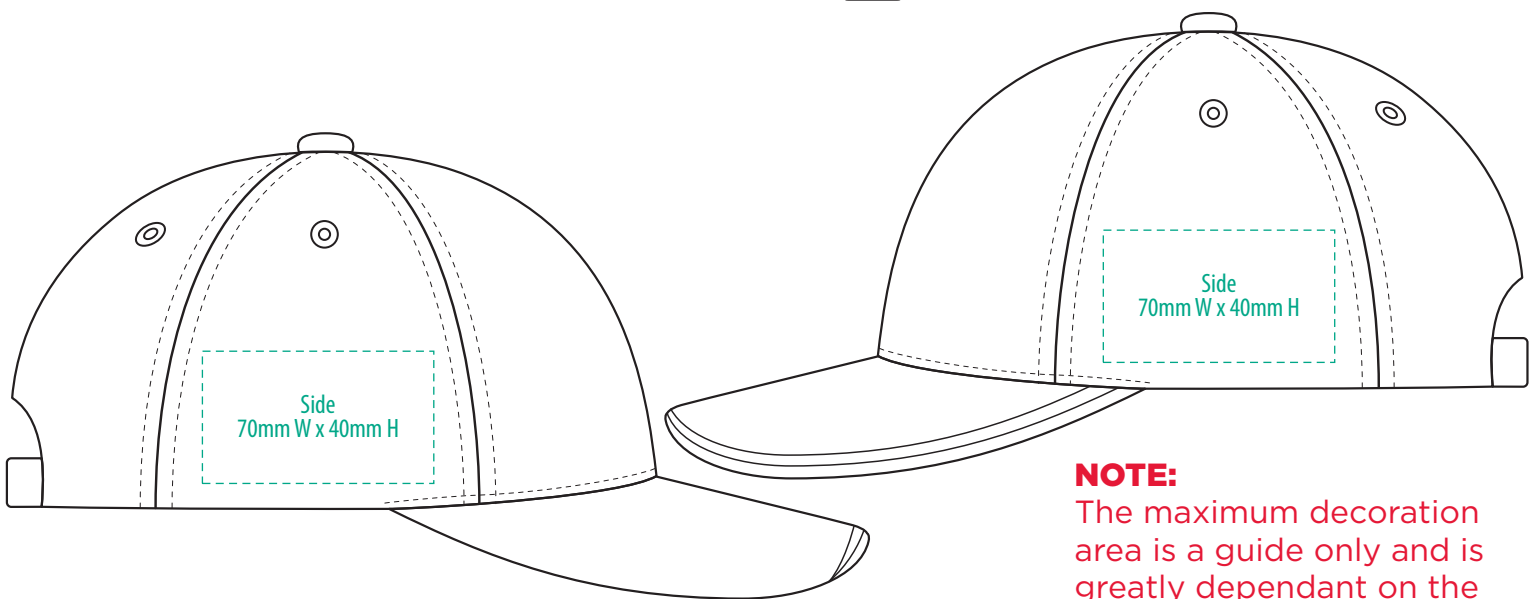

4099

-----  
COLOUR

4099

**NOTE:**  
The maximum decoration area is a guide only and is greatly dependant on the logo shape.

-----  
EMBROIDERY

4099

**NOTE:**  
The maximum decoration area is a guide only and is greatly dependant on the logo shape.

4099

**NOTE:**  
The maximum decoration area is a guide only and is greatly dependant on the logo shape.

-----  
SUPASUB / SUPAETCH / SUPAFLEX