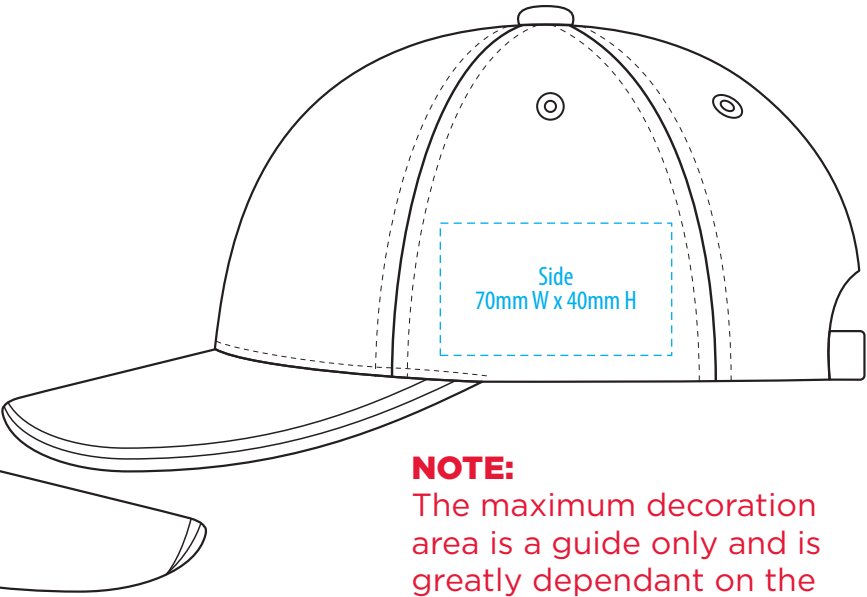

4099

-----  
COLOUR

4099

**NOTE:**  
The maximum decoration area is a guide only and is greatly dependant on the logo shape.

-----  
EMBROIDERY

4099

**NOTE:**  
The maximum decoration area is a guide only and is greatly dependant on the logo shape.

4099

**NOTE:**  
The maximum decoration area is a guide only and is greatly dependant on the logo shape.

-----  
SUPASUB / SUPAETCH / SUPAFLEX