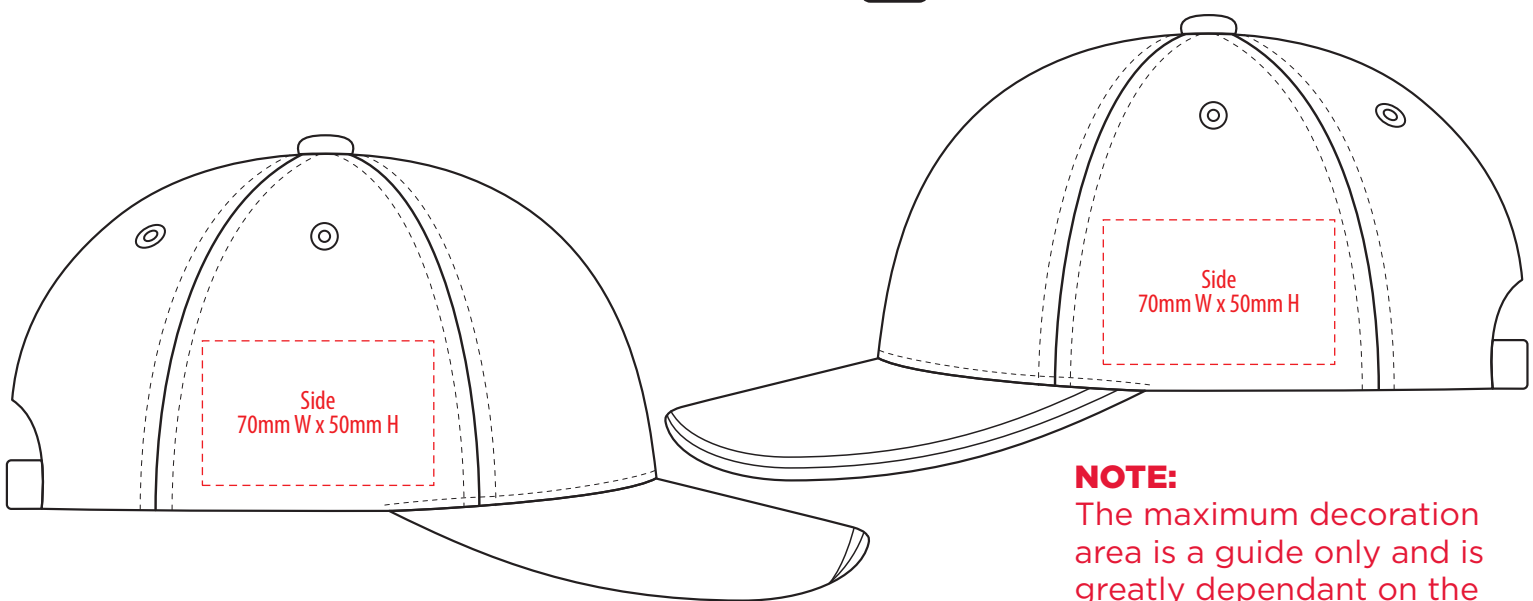

4099

-----  
COLOUR

4099

**NOTE:**  
The maximum decoration area is a guide only and is greatly dependant on the logo shape.

-----  
EMBROIDERY

4099

**NOTE:**  
The maximum decoration area is a guide only and is greatly dependant on the logo shape.

4099

**NOTE:**  
The maximum decoration area is a guide only and is greatly dependant on the logo shape.

-----  
SUPASUB / SUPAETCH / SUPAFLEX