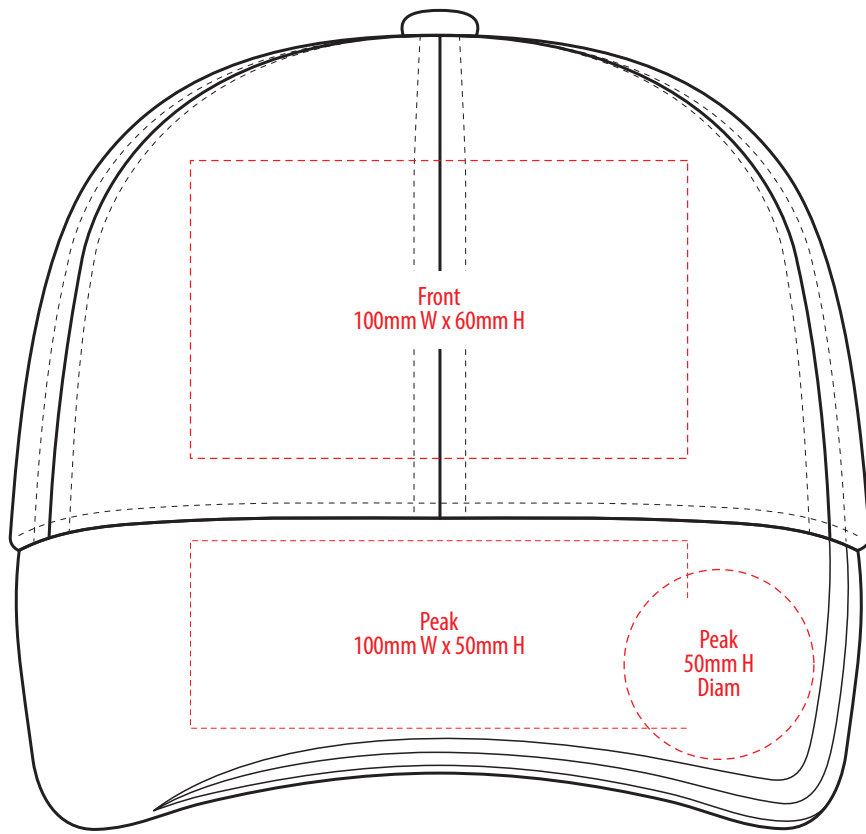

4099

-----  
COLOUR

4099

**NOTE:**  
The maximum decoration area is a guide only and is greatly dependant on the logo shape.

-----  
EMBROIDERY

4099

**NOTE:**  
The maximum decoration area is a guide only and is greatly dependant on the logo shape.

4099

**NOTE:**  
The maximum decoration area is a guide only and is greatly dependant on the logo shape.

-----  
SUPASUB / SUPAETCH / SUPAFLEX