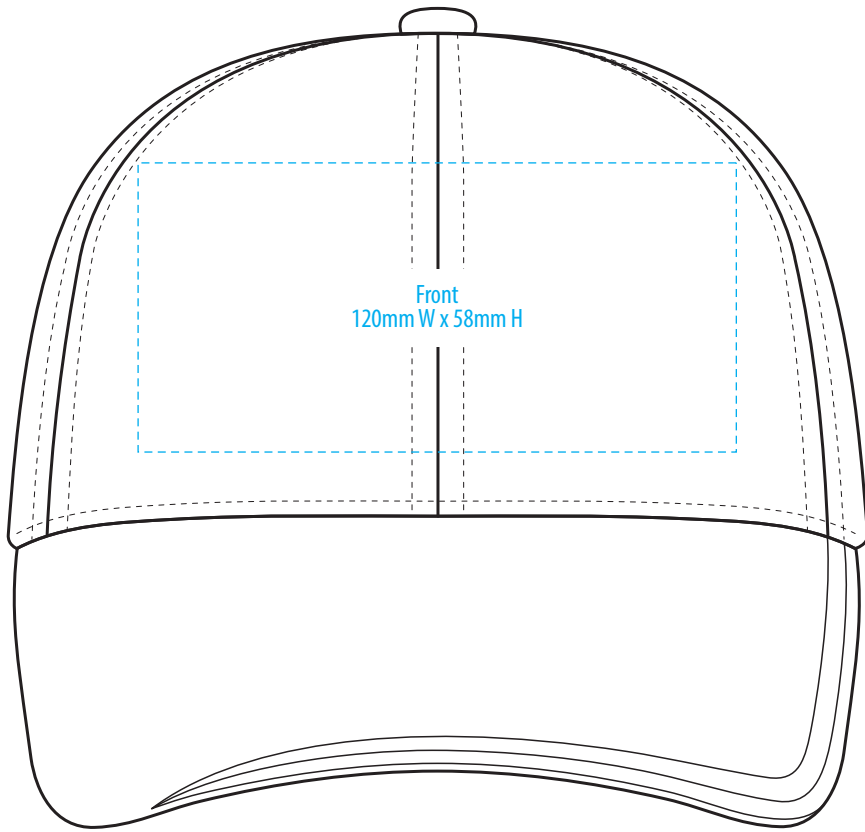

4099

-----  
COLOUR

4099

**NOTE:**  
The maximum decoration area is a guide only and is greatly dependant on the logo shape.

-----  
EMBROIDERY

4099

**NOTE:**  
The maximum decoration area is a guide only and is greatly dependant on the logo shape.

4099

**NOTE:**  
The maximum decoration area is a guide only and is greatly dependant on the logo shape.

-----  
SUPASUB / SUPAETCH / SUPAFLEX